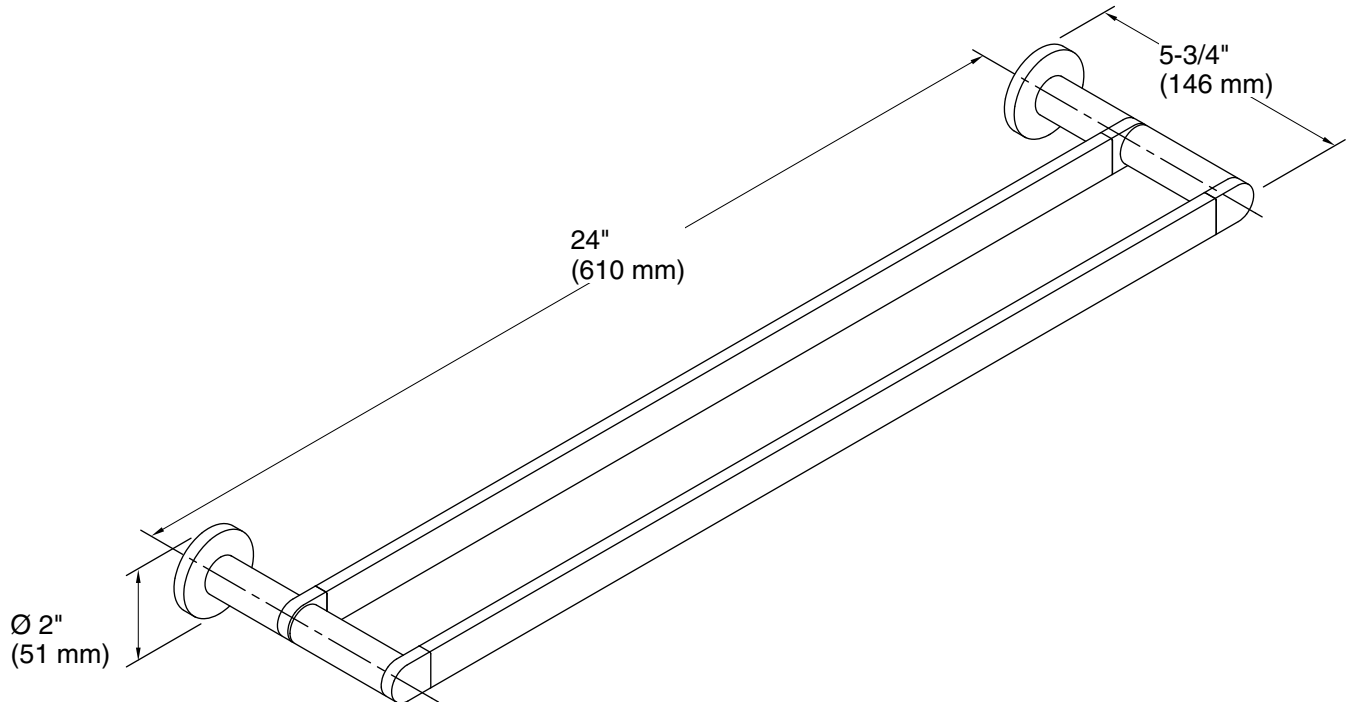

Technical Information

All product dimensions are nominal.

Installation Type: Wall-mount

Material: Zinc, Brass

Notes

Install this product according to the installation guide.